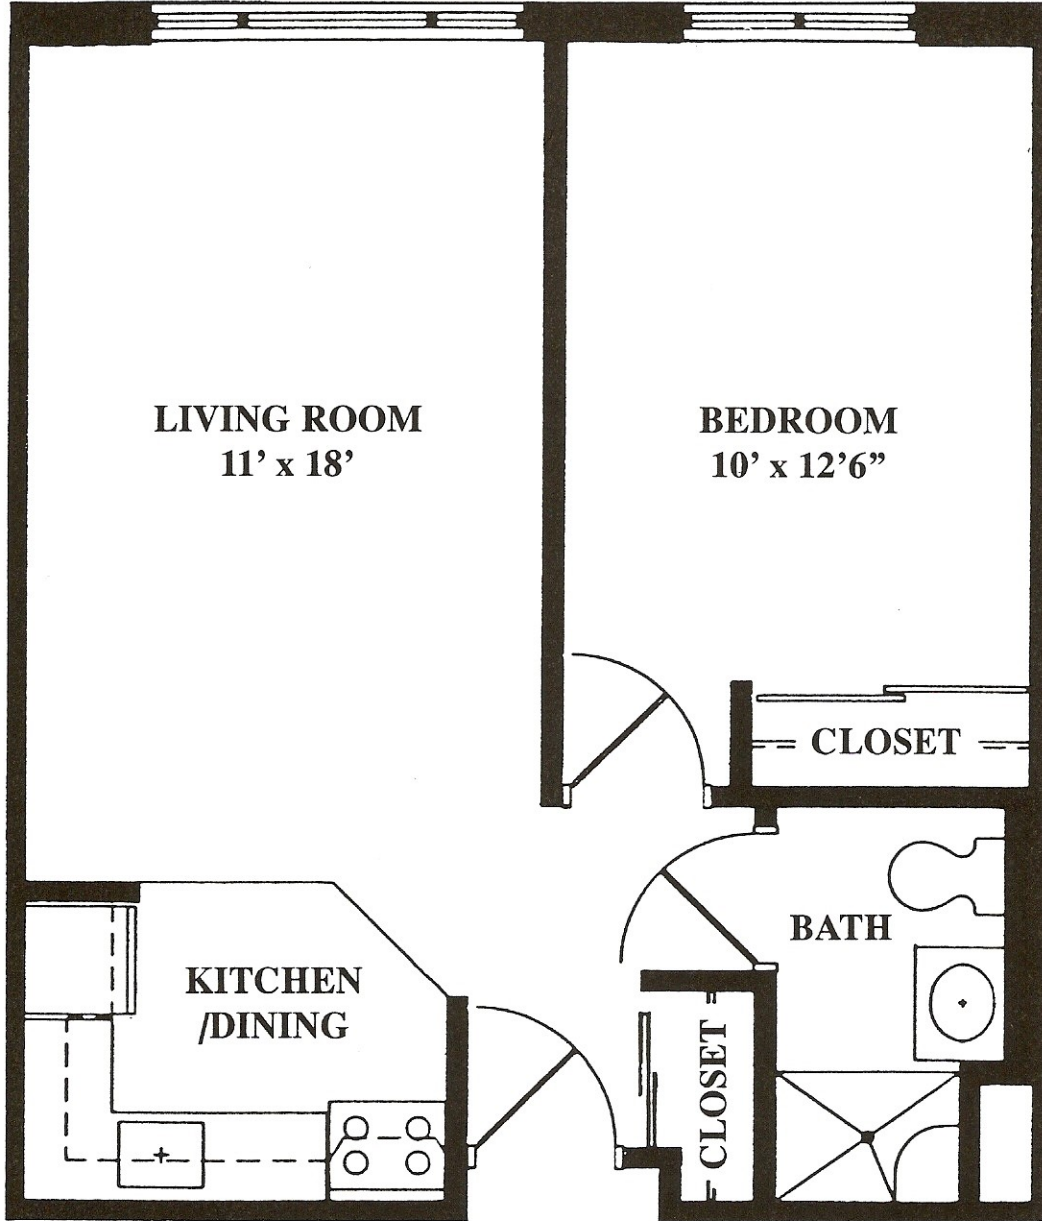

Benet Place

Watertown, SD

One Bedroom - Style A

533 Sq. Ft.

— EXCLUSIVELY FOR INDEPENDENT SENIORS —