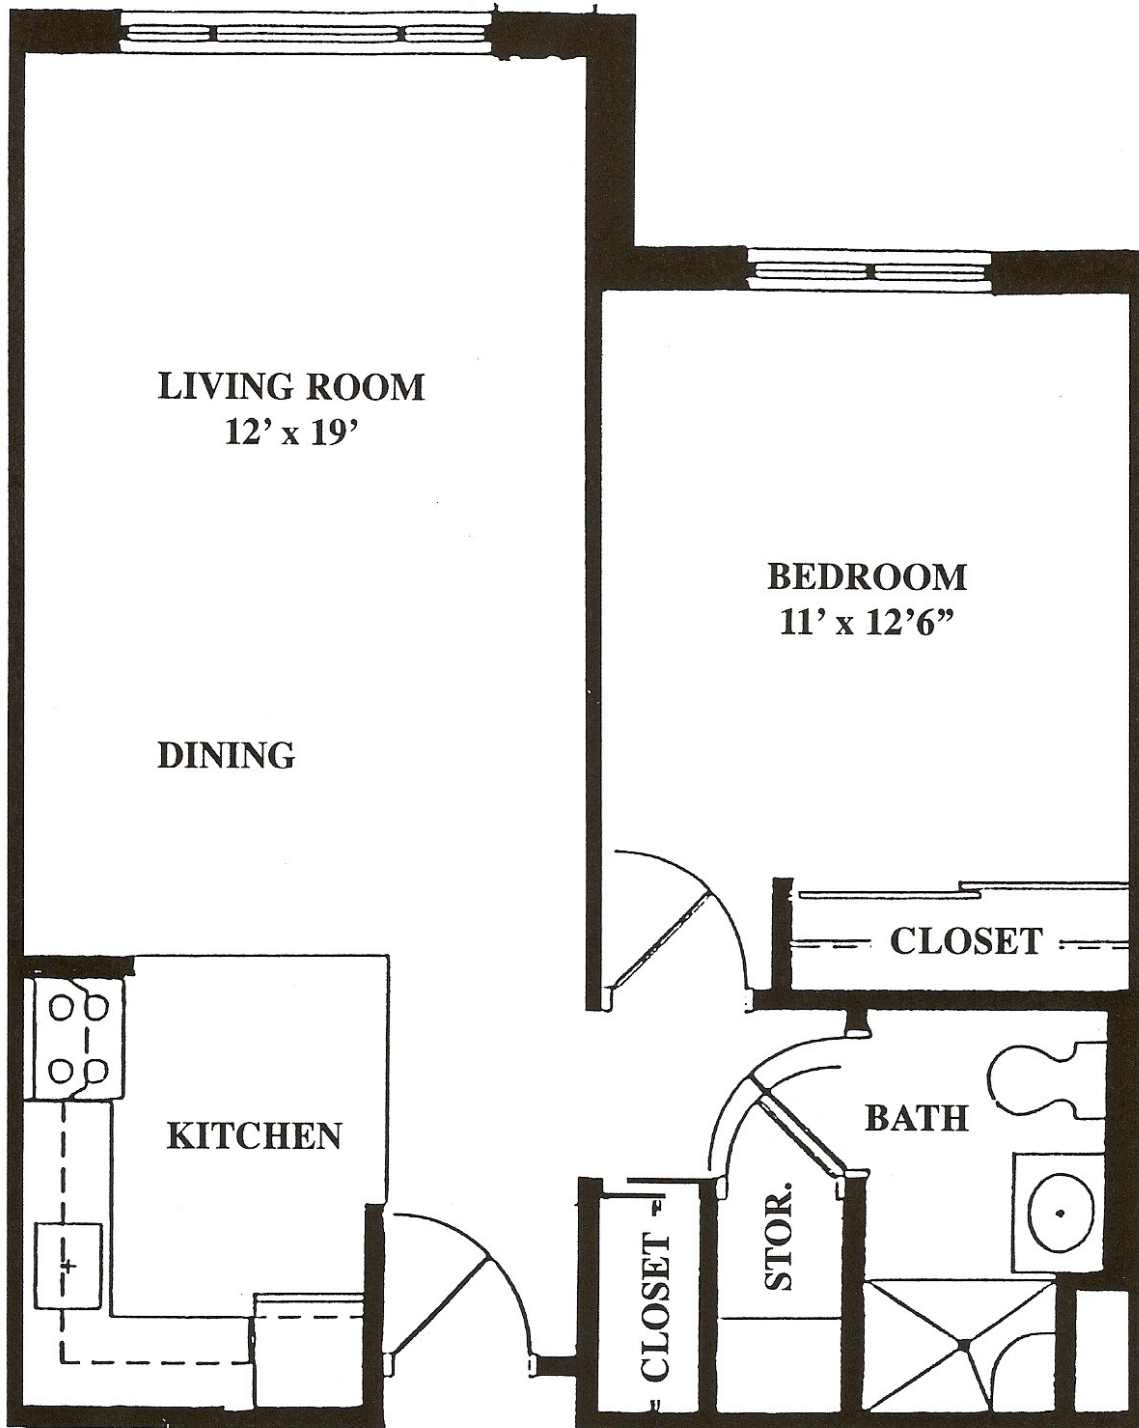

Benet Place

Watertown, SD

One Bedroom - Style C

625 Sq. Ft.

— EXCLUSIVELY FOR INDEPENDENT SENIORS —