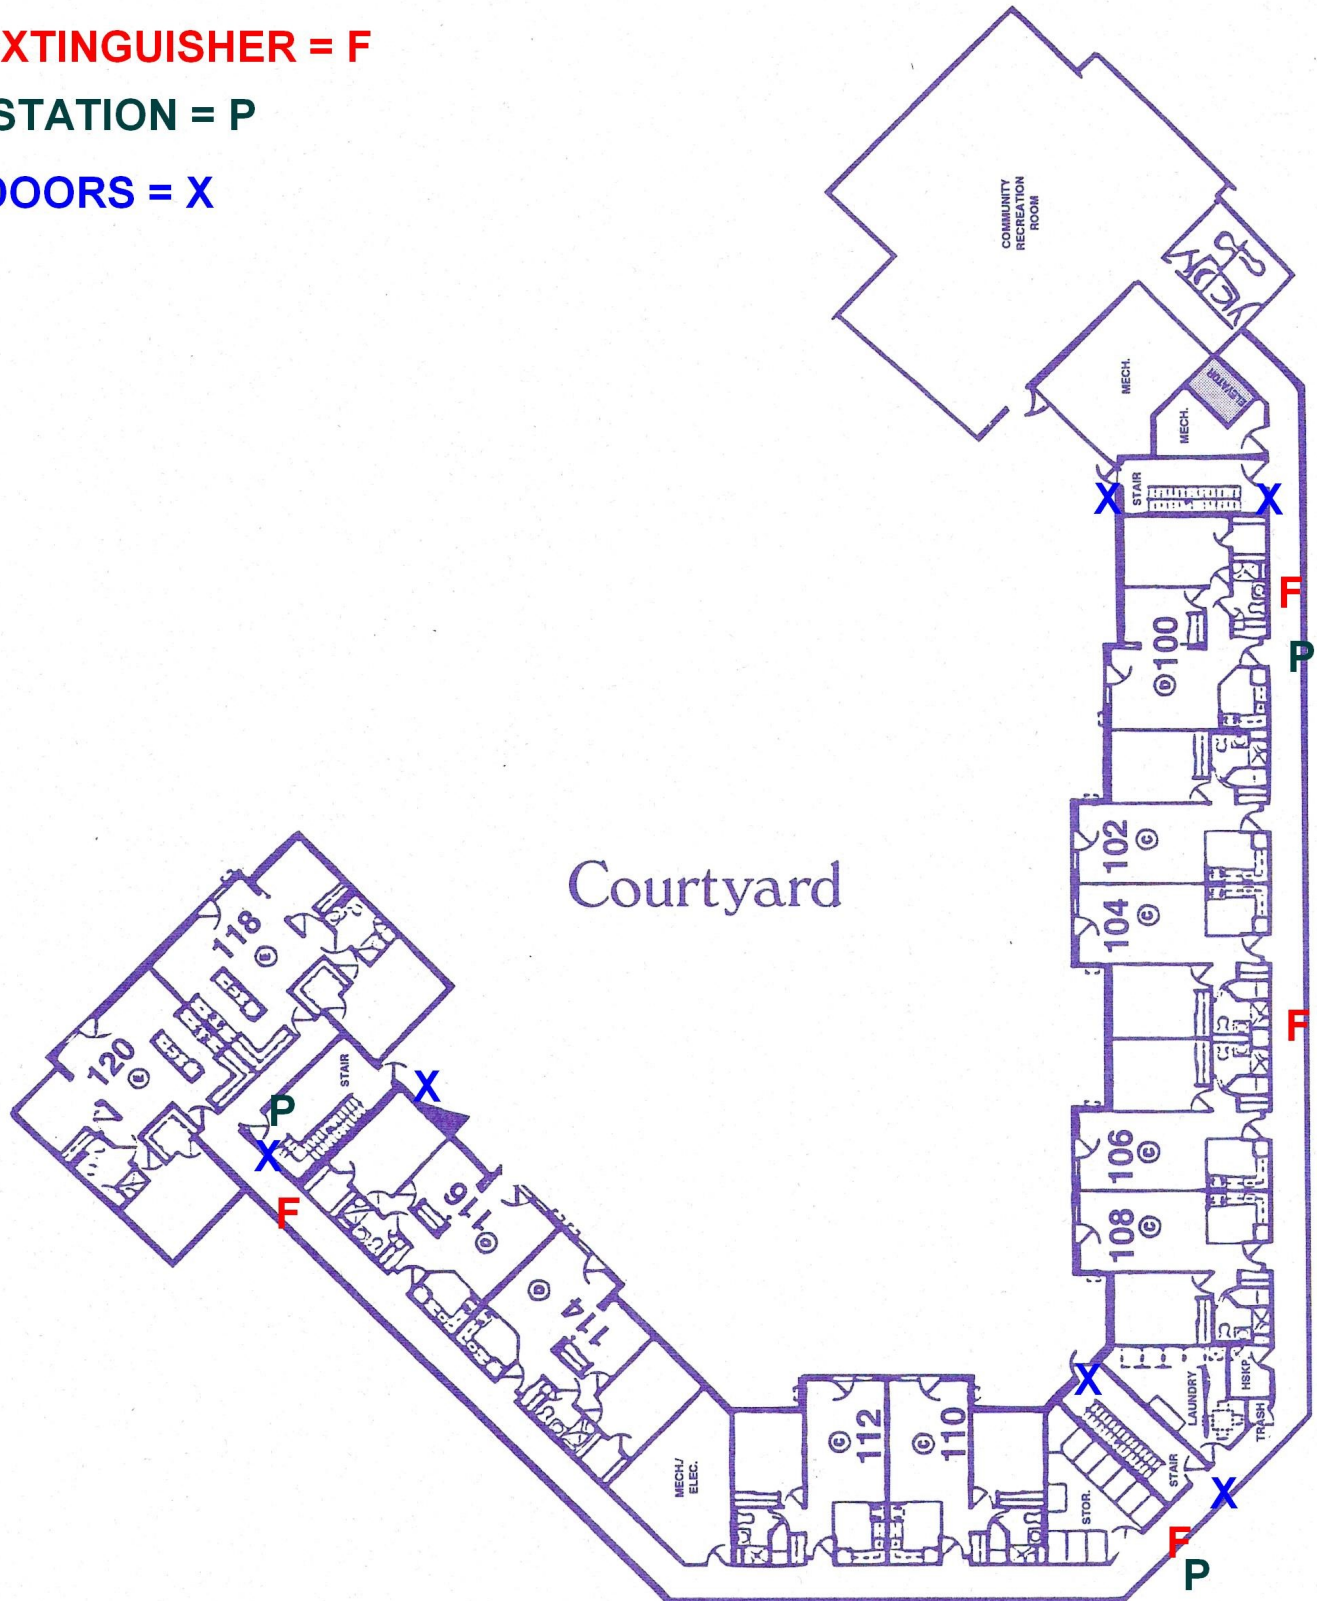

Benet Place

Watertown, SD

First Floor

FIRE EXTINGUISHER = F

PULL STATION = P

EXIT DOORS = X

— EXCLUSIVELY FOR INDEPENDENT SENIORS —